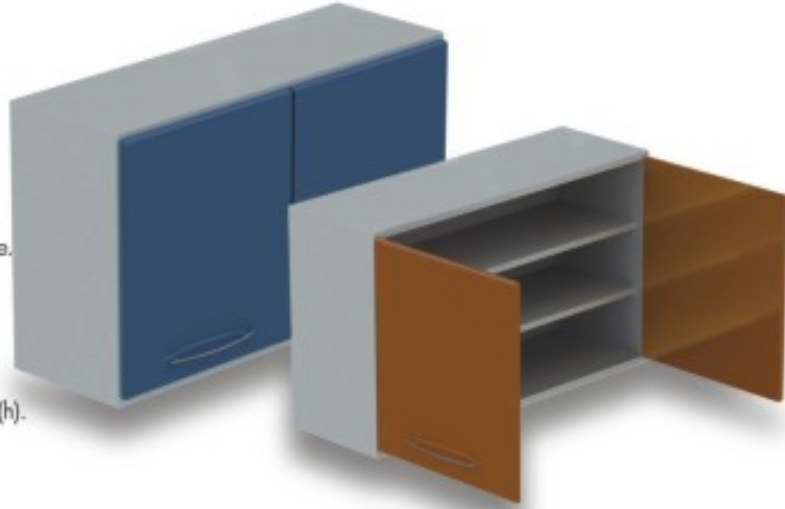

MD-WALL 2 WALL CABINET

- Dimensions 100cm x 32cm x 60cm (h).
- 2 door, 2 shelves.
- Wall cabinet.