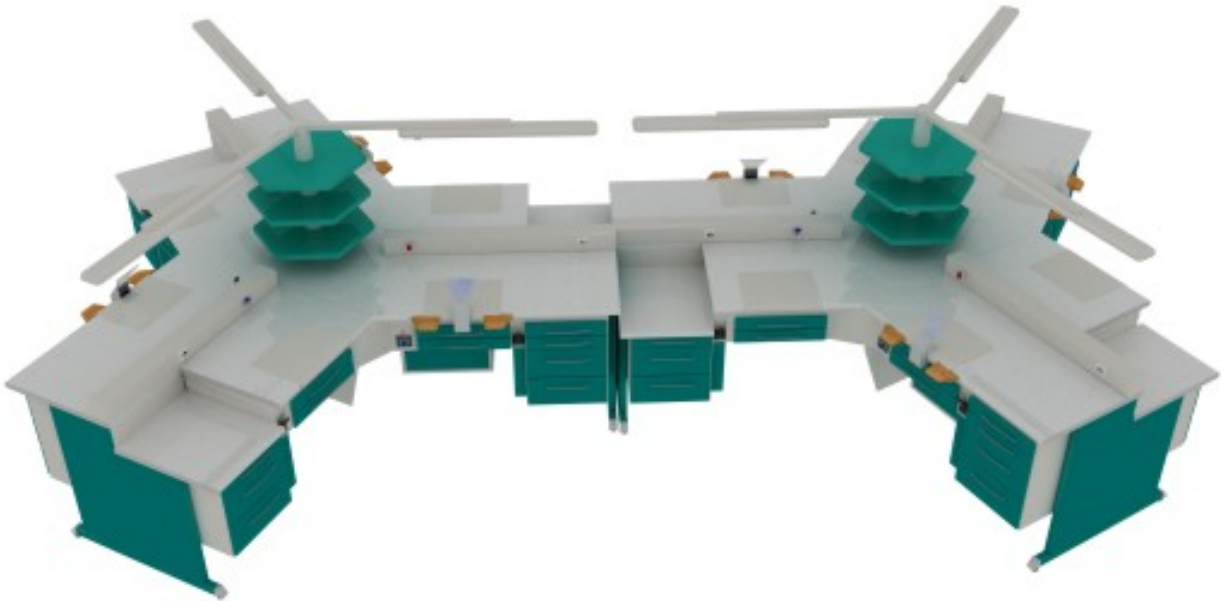

MD - YILDIZ - A

- 280cm x 480cm x 86cm (h) ölçülerinde.
- 2x 450 kg. ağırlık.
- 12 x 40 watt aydınlatma.
- 220 V / AC 50 Hz. / Max. 2 x 3750 Watt.
- 6 Kişilik çalışma alanı.

MD - STAR - A

- Dimensions 280cm x 480cm x 86cm (h).
- 2 x 450kg. weight.
- 12 x 40 watt lighting.
- 220 V / AC 50 Hz. / Max. 2 x 3750 Watt.

Tezgah Seçenekleri

- Cam
- Granit
- Akrilik
- Laminat
- Kompakt Laminat

info@aluwall.com

Counter Options

- Glass
- Granite
- Acrylic
- Laminate
- Compact Laminate