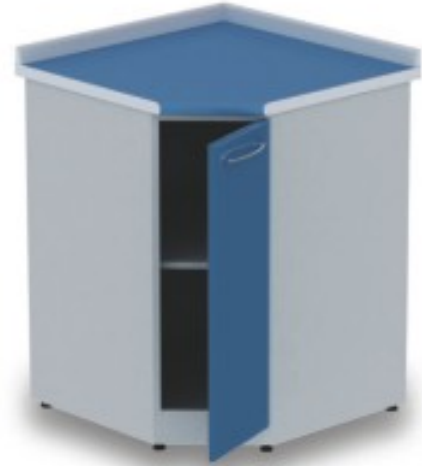

MD-LAB 27 CORNER CABINET WITH DOOR

- Dimensions 75cm x 75cm x 86cm (h)
- 1 Door and 1 shelves
- Various top choice.