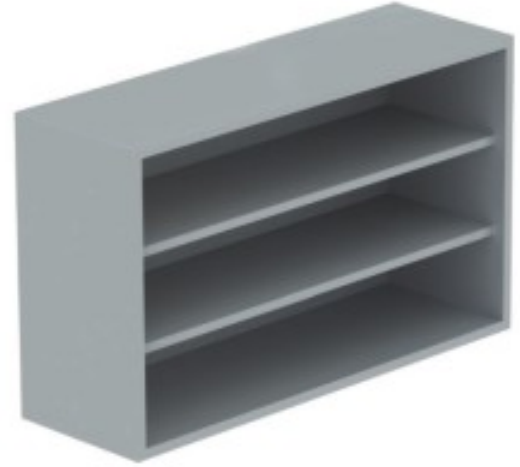

MD-WALL WALL CABINET WITH SHELVES

- Dimensions 100cm x 32cm x 60cm (h).
- 2 shelves
- Wall cabinet.